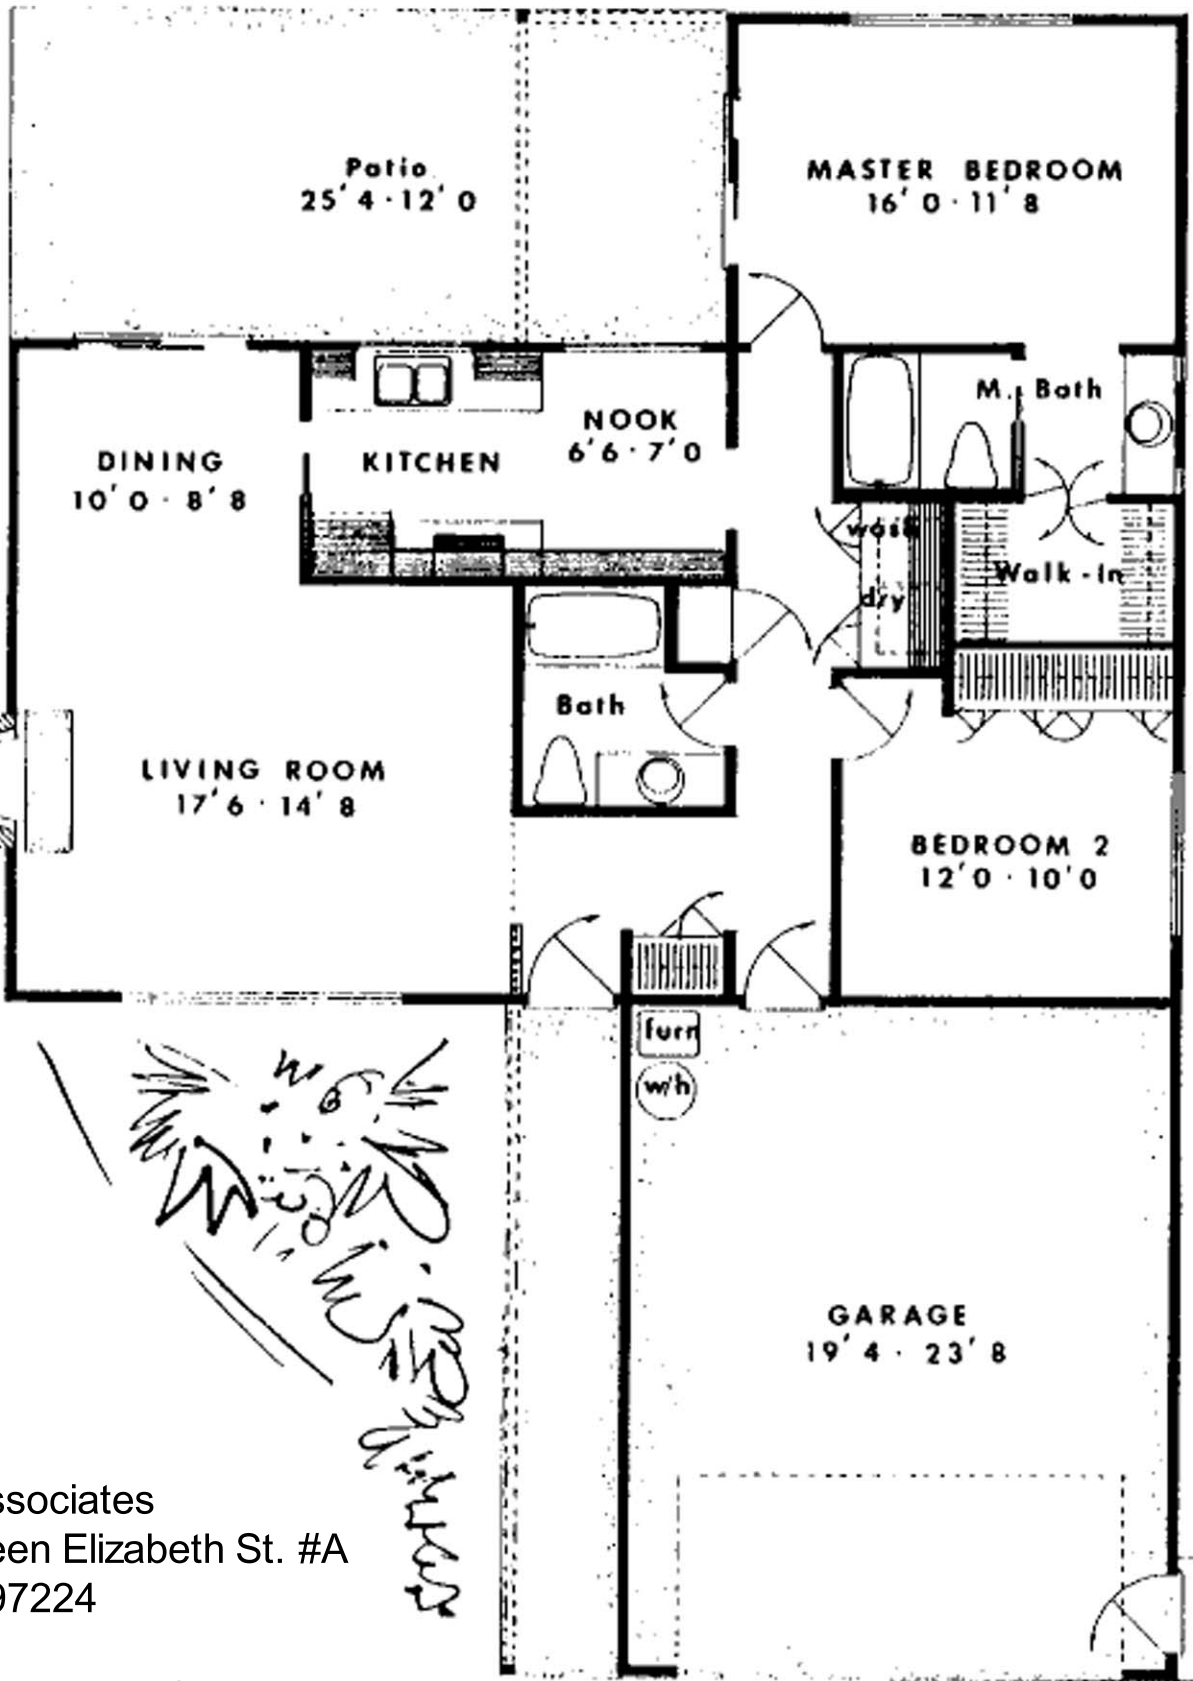

1800 sq ft in King City

1800 sq ft in King City

Ken Miller & Associates
11725 SW Queen Elizabeth St. #A
King City, OR 97224
503-639-0630
www.summerfieldhomesforsale.com

MARK II