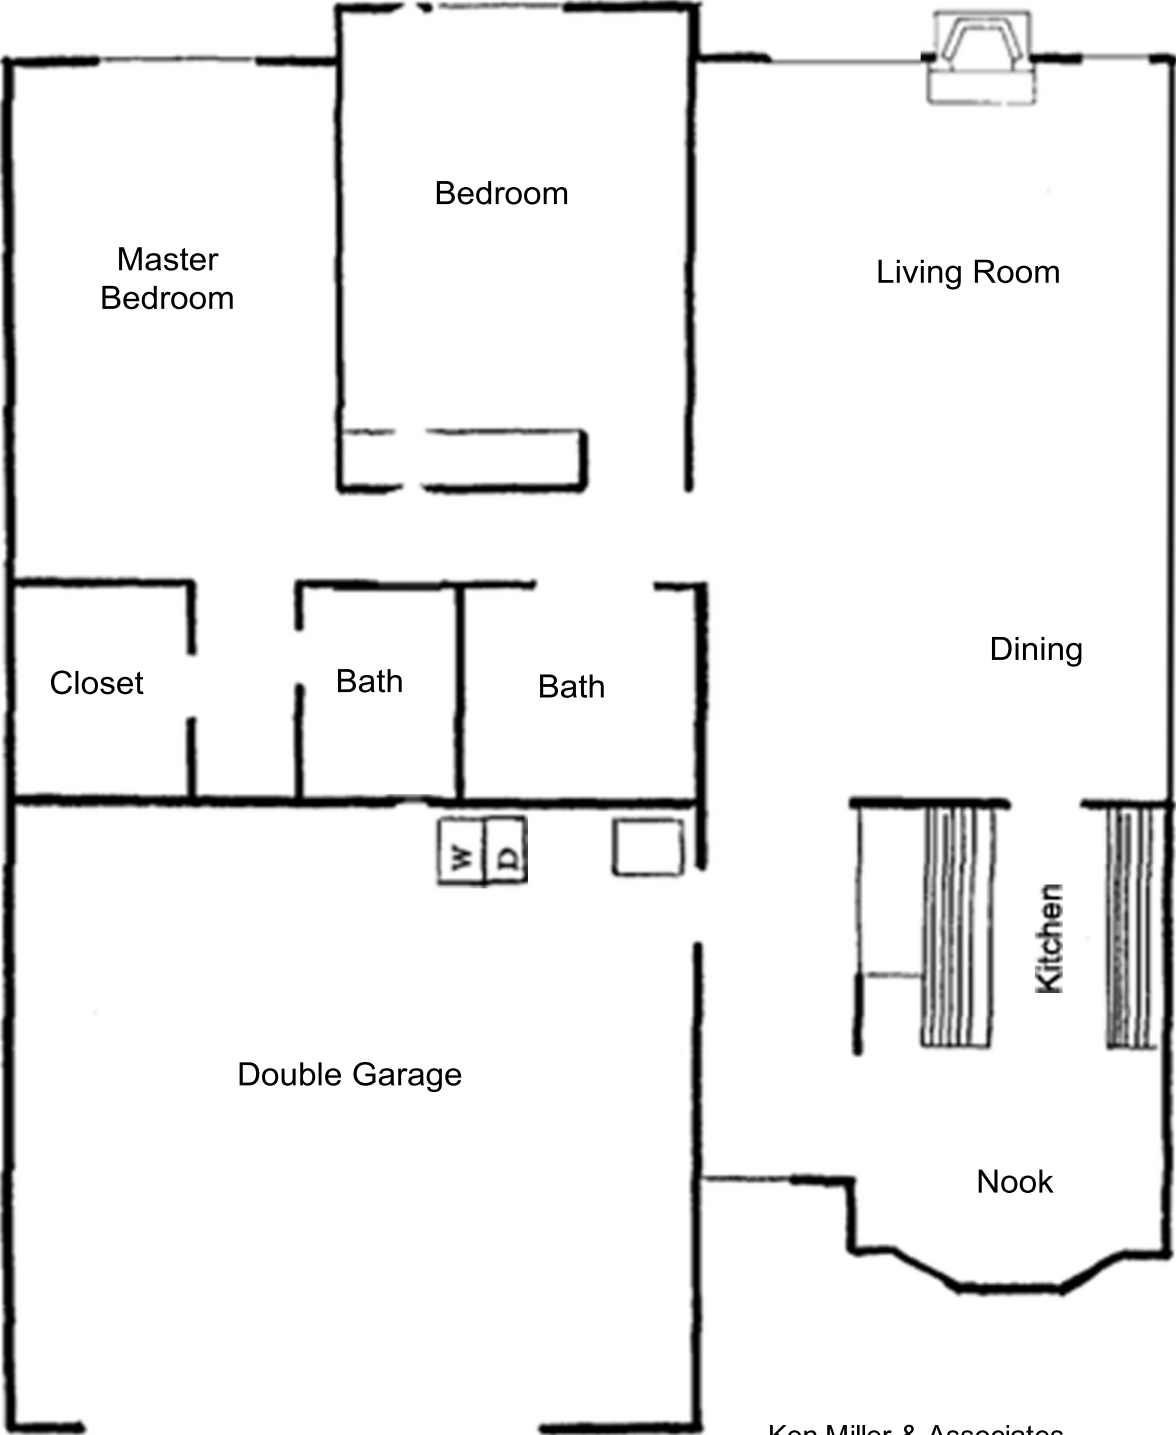

DEVILLE

Ken Miller & Associates
11725 SW Queen Elizabeth St. #A
King City, OR 97224
503-639-0630
kenmillerassociates.com